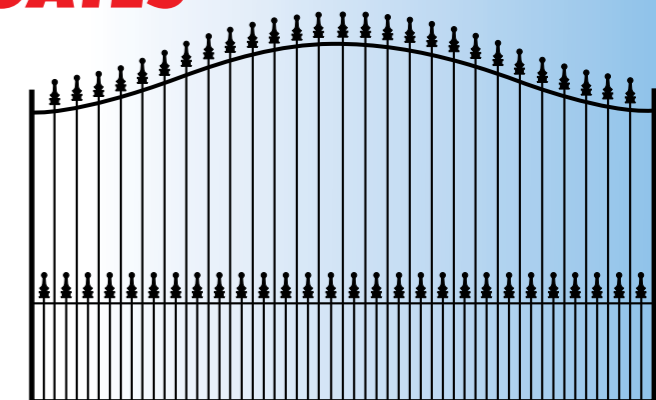

Curved Bar under Spear with Boxley Scrolls

Pinnacle Spear Top

Inverted Spear Top

Cross Automated Swinging Gate with Fed. Spears and Doggy Bars

Gate Specifications:

- Vertical Bars - 16mm tube 1.2 thick Galvabond
- Horizontal Bars - 38 x 25 tube 1.6 thick Galvabond
- Posts - 50 x 50 1.6 thick or 65 x 65 x 1.6 thick or 65 x 65 x 2.5 thick
- Your choice -

GATE DESIGNS

Colonial Curved Bar over Scroll and Spear with Doggy Bar

Colonial Curved Bar with Doggy Bars with Spears

Double Colonial Curved Bar Spear Top

Double Colonial Curved Bar Oxley Ring and Spear with Doggy Bars Ring

AUTO GATES

Colonial Curved Rail Automated Sliding Gate Doggy Bars with Spears with S Scrolls on Bottom

Spear Top Automated Sliding Gate with Colonial Curve and Speared Doggy Bars

HOW TO CHOOSE YOUR FENCE