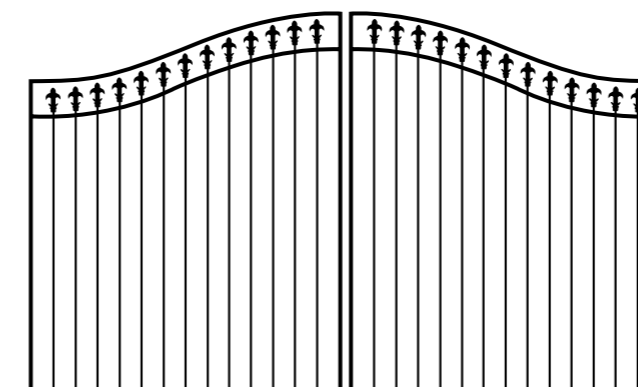

Double Colonial Curved Bar Spear Top