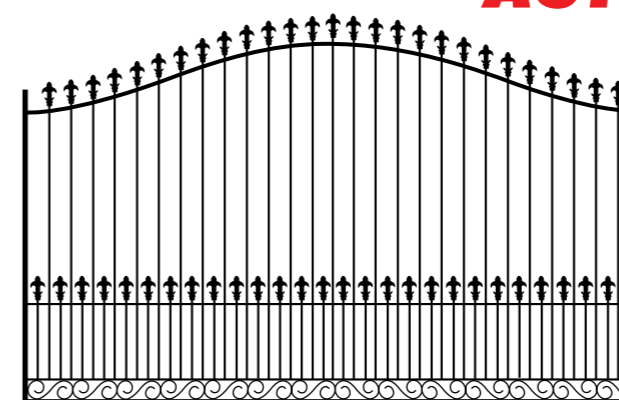

(STEEL ONLY)

PICKET AND SECURITY FENCING ALSO AVAILABLE

GATE DESIGNS

Arch Top

Curve Rail Doggy Bar Spears

Colonial Curve Rail Doggy Bar Scrolls

Flat Top S/gate Curve Rail Doggy Bars no Spears

Arch Spear Top

Curved Bar under Spear with Boxley Scrolls

Pinnacle Spear Top

Inverted Spear Top

Cross Automated Swinging Gate with Fed. Spears and Doggy Bars

Gate Specifications:

- Vertical Bars - 16mm tube 1.2 thick Galvabond
- Horizontal Bars - 38 x 25 tube 1.6 thick Galvabond
- Posts - 50 x 50 1.6 thick or 65 x 65 x 1.6 thick or 65 x 65 x 2.5 thick
- Your choice -

GATE DESIGNS

Colonial Curved Bar over Scroll and Spear with Doggy Bar

Colonial Curved Bar with Doggy Bars with Spears

Double Colonial Curved Bar Spear Top

Double Colonial Curved Bar Oxley Ring and Spear with Doggy Bars Ring

AUTO GATES

Colonial Curved Rail Automated Sliding Gate Doggy Bars with Spears with S Scrolls on Bottom

Spear Top Automated Sliding Gate with Colonial Curve and Speared Doggy Bars

HOW TO CHOOSE YOUR FENCE