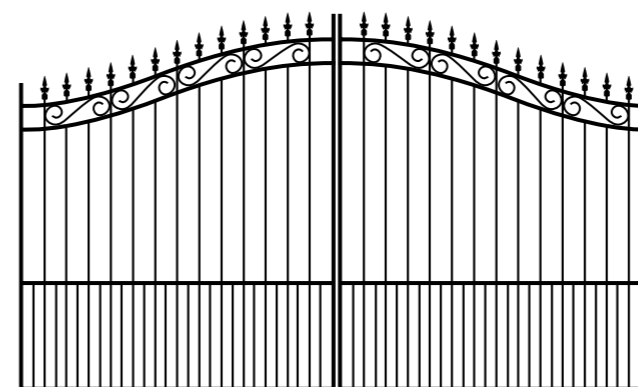

(STEEL ONLY)

PICKET AND SECURITY FENCING ALSO AVAILABLE

GATE DESIGNS

Arch Top

Curve Rail Doggy Bar Spears

Colonial Curve Rail Doggy Bar Scrolls

Flat Top S/gate Curve Rail Doggy Bars no Spears

Arch Spear Top

Curved Bar under Spear with Boxley Scrolls

Pinnacle Spear Top

Inverted Spear Top

Cross Automated Swinging Gate with Fed. Spears and Doggy Bars

Gate Specifications:

- Vertical Bars - 16mm tube 1.2 thick Galvabond
- Horizontal Bars - 38 x 25 tube 1.6 thick Galvabond
- Posts - 50 x 50 1.6 thick or 65 x 65 x 1.6 thick or 65 x 65 x 2.5 thick
- Your choice -

GATE DESIGNS

Colonial Curved Bar over Scroll and Spear with Doggy Bar

Colonial Curved Bar with Doggy Bars with Spears

Double Colonial Curved Bar Spear Top

Double Colonial Curved Bar Oxley Ring and Spear with Doggy Bars Ring