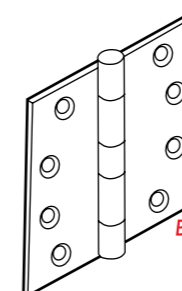

Curved Bar under Spear with Boxley Scrolls

Pinnacle Spear Top

Inverted Spear Top

Cross Automated Swinging Gate with Fed. Spears and Doggy Bars

Gate Specifications:

- Vertical Bars - 16mm tube 1.2 thick Galvabond
- Horizontal Bars - 38 x 25 tube 1.6 thick Galvabond
- Posts - 50 x 50 1.6 thick or 65 x 65 x 1.6 thick or 65 x 65 x 2.5 thick
- Your choice -

GATE DESIGNS

Colonial Curved Bar over Scroll and Spear with Doggy Bar

Colonial Curved Bar with Doggy Bars with Spears

Double Colonial Curved Bar Spear Top

Double Colonial Curved Bar Oxley Ring and Spear with Doggy Bars Ring

AUTO GATES

Colonial Curved Rail Automated Sliding Gate Doggy Bars with Spears with S Scrolls on Bottom

Spear Top Automated Sliding Gate with Colonial Curve and Speared Doggy Bars

HOW TO CHOOSE YOUR FENCE

Salt Water Pool or Beach - Hot Dip Galvanised or Aluminium General Household - Galvabond.
Please note: Hot Dip Galvanised does not come up as a smooth finish.

Single Gate Fittings:

Butt Hinge

'D' Latch

'D' Latch Stick