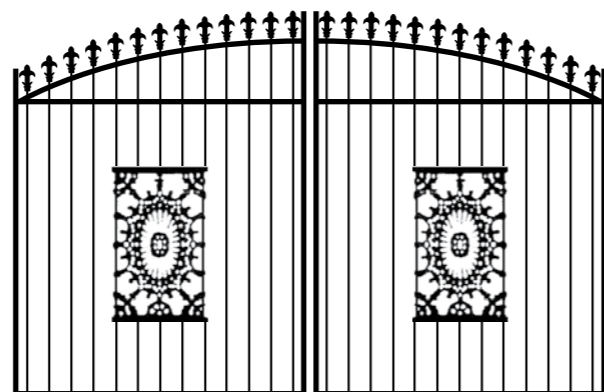

(STEEL ONLY)

PICKET AND SECURITY FENCING ALSO AVAILABLE

GATE DESIGNS

Arch Top

Curve Rail Doggy Bar Spears

Colonial Curve Rail Doggy Bar Scrolls

Flat Top S/gate Curve Rail Doggy Bars no Spears

Arch Spear Top

Curved Bar under Spear with Boxley Scrolls

Pinnacle Spear Top

Inverted Spear Top

Cross Automated Swinging Gate with Fed. Spears and Doggy Bars

Gate Specifications:

- Vertical Bars - 16mm tube 1.2 thick Galvabond
- Horizontal Bars - 38 x 25 tube 1.6 thick Galvabond
- Posts - 50 x 50 1.6 thick or 65 x 65 x 1.6 thick or 65 x 65 x 2.5 thick
- Your choice -