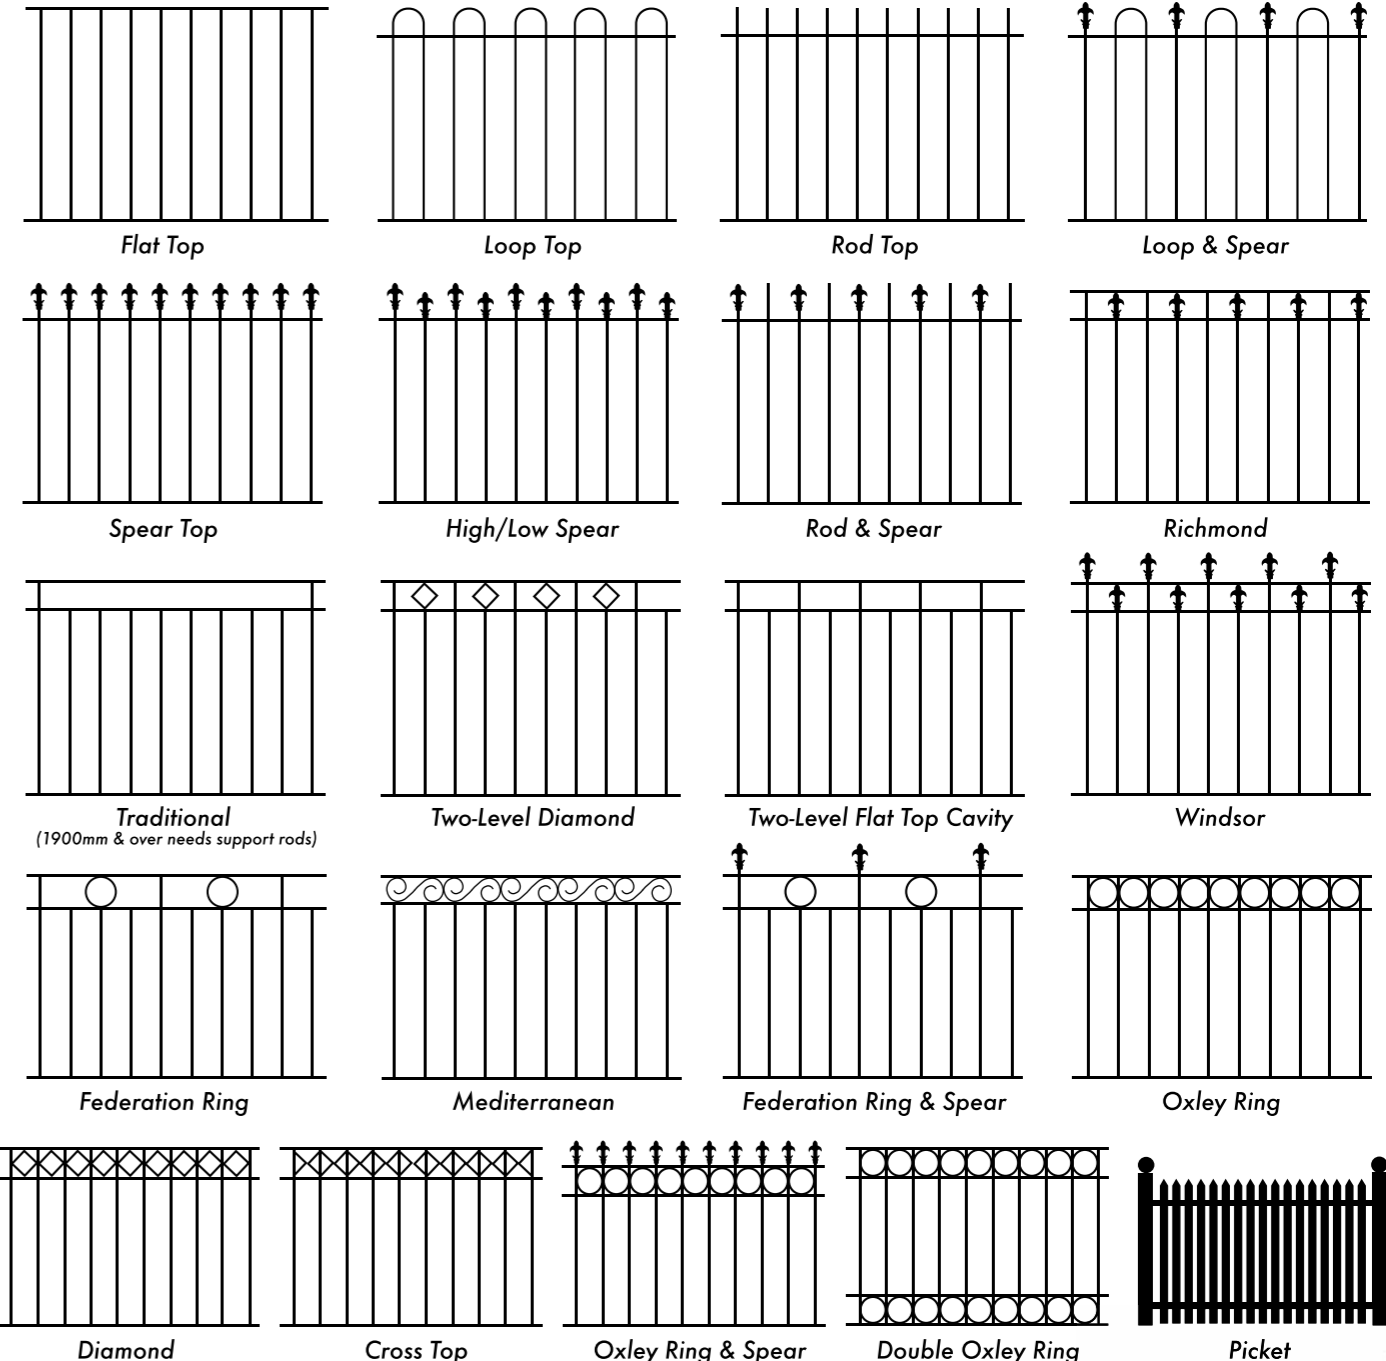

OUR RANGE OF FENCE STYLES INCLUDES

(STEEL ONLY)

PICKET AND SECURITY FENCING ALSO AVAILABLE