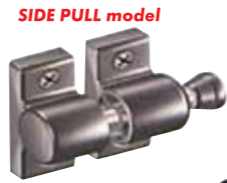

Gate Fittings

180° hinges to suit 38 x 25 or 25 x 25 rail
Screw on Ball Bearing Hinge
Weld on Ball Bearing Hinge

Pad Bolt
Pool Spring Hinges
Weld on Drop Bolt

VERTICLE PULL model ("PET LATCH" model)

SIDE PULL model

MAGNA LATCH has been tested to more than 400,000 cycles.

Most swimming pool barrier codes require gates to be self-closing and self-latching. The latch has been designed and independently tested to meet the strict international safety codes.