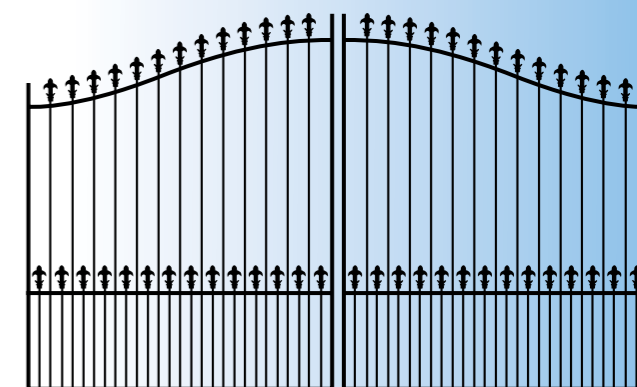

Colonial Curved Bar with Doggy Bars with Spears