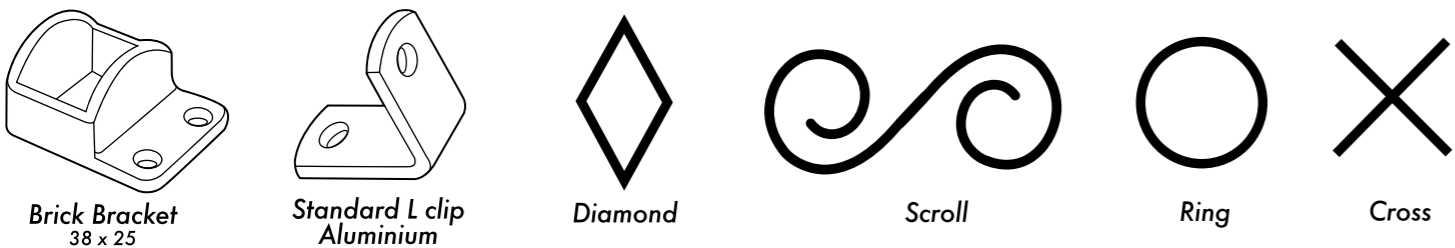

Gate Fittings

180° hinges to suit 38 x 25 or 25 x 25 rail
Screw on Ball Bearing Hinge
Weld on Ball Bearing Hinge

Pad Bolt
Pool Spring Hinges
Weld on Drop Bolt

VERTICLE PULL model ("PET LATCH" model)

SIDE PULL model

MAGNA LATCH has been tested to more than 400,000 cycles.

Most swimming pool barrier codes require gates to be self-closing and self-latching. The latch has been designed and independently tested to meet the strict international safety codes.

Swinging Gate

EXTRAS

Sliding Gate

Balustrading (Hand Rail)

Distributed by:

Mushroom

Fleur De Lis
Cardinal
Acorn
Federation
T Spear
Ball Cap

Brick Bracket 38 x 25
Standard L clip Aluminium
Diamond
Scroll
Ring
Cross