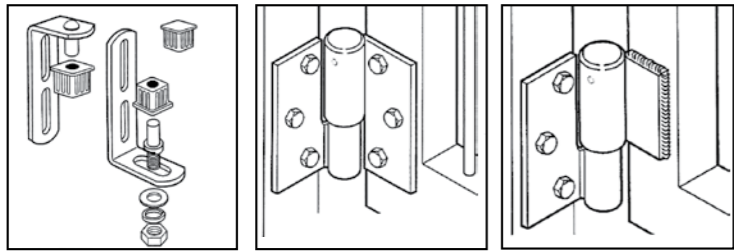

Gate Fittings

180° hinges to suit 38 x 25 or 25 x 25 rail
Screw on Ball Bearing Hinge
Weld on Ball Bearing Hinge

Pad Bolt
Pool Spring Hinges
Weld on Drop Bolt

VERTICLE PULL model ("PET LATCH" model)

SIDE PULL model

MAGNA LATCH has been tested to more than 400,000 cycles.

Most swimming pool barrier codes require gates to be self-closing and self-latching. The latch has been designed and independently tested to meet the strict international safety codes.