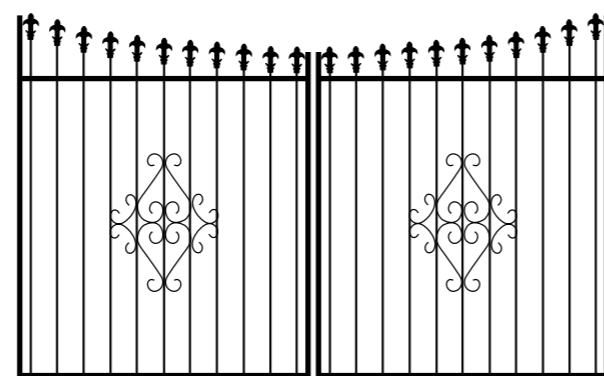

(STEEL ONLY)

PICKET AND SECURITY FENCING ALSO AVAILABLE

GATE DESIGNS

Arch Top

Curve Rail Doggy Bar Spears

Colonial Curve Rail Doggy Bar Scrolls

Flat Top S/gate Curve Rail Doggy Bars no Spears

Arch Spear Top

Curved Bar under Spear with Boxley Scrolls

Pinnacle Spear Top

Inverted Spear Top

Cross Automated Swinging Gate with Fed. Spears and Doggy Bars

Gate Specifications:

- Vertical Bars - 16mm tube 1.2 thick Galvabond
- Horizontal Bars - 38 x 25 tube 1.6 thick Galvabond
- Posts - 50 x 50 1.6 thick or 65 x 65 x 1.6 thick or 65 x 65 x 2.5 thick
- Your choice -