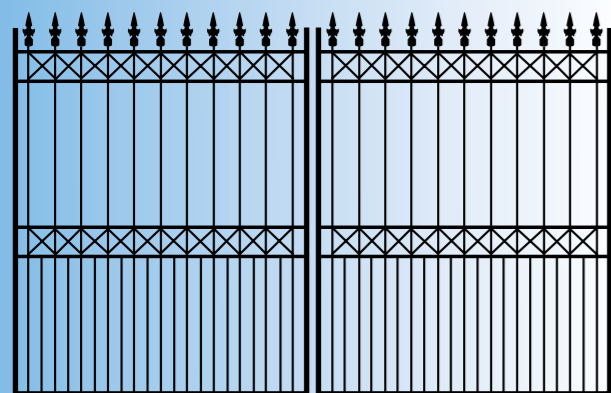

(STEEL ONLY)

PICKET AND SECURITY FENCING ALSO AVAILABLE

GATE DESIGNS

Arch Top

Curve Rail Doggy Bar Spears

Colonial Curve Rail Doggy Bar Scrolls

Flat Top S/gate Curve Rail Doggy Bars no Spears

Arch Spear Top

Curved Bar under Spear with Boxley Scrolls

Pinnacle Spear Top

Inverted Spear Top

Cross Automated Swinging Gate with Fed. Spears and Doggy Bars

Gate Specifications:

- Vertical Bars - 16mm tube 1.2 thick Galvabond
- Horizontal Bars - 38 x 25 tube 1.6 thick Galvabond
- Posts - 50 x 50 1.6 thick or 65 x 65 x 1.6 thick or 65 x 65 x 2.5 thick
- Your choice -