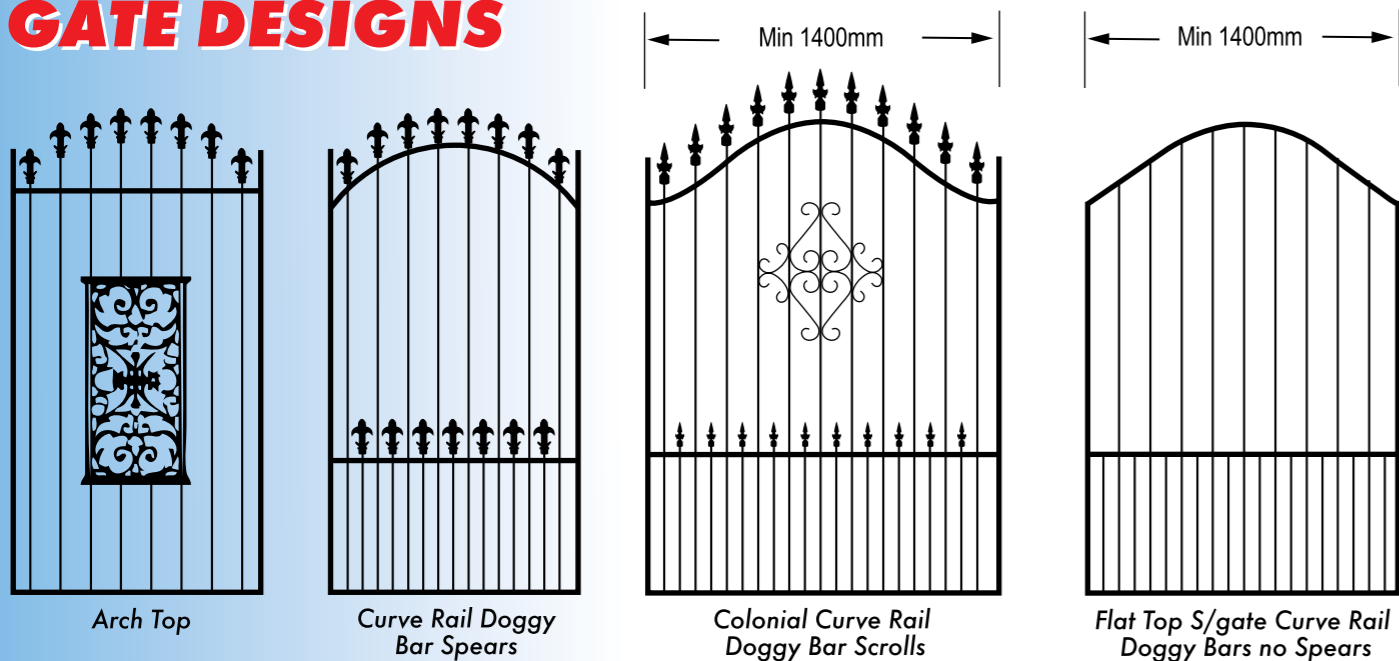

Gate Fittings

180° hinges to suit 38 x 25 or 25 x 25 rail
Screw on Ball Bearing Hinge
Weld on Ball Bearing Hinge

Pad Bolt
Pool Spring Hinges
Weld on Drop Bolt

VERTICLE PULL model ("PET LATCH" model)

SIDE PULL model

MANUFACTURERS OF TUBULAR FENCING FOR • POOLS • GARDEN • SECURITY
STEEL PRIVACY FENCING • FENCING • POWDERCOATING • AUTOMATION

OUR RANGE OF FENCE STYLES INCLUDES

Diamond
Cross Top
Oxley Ring & Spear
Double Oxley Ring
Picket

(STEEL ONLY)

PICKET AND SECURITY FENCING ALSO AVAILABLE

GATE DESIGNS

Arch Top

Curve Rail Doggy Bar Spears

Colonial Curve Rail Doggy Bar Scrolls

Flat Top S/gate Curve Rail Doggy Bars no Spears

Arch Spear Top

Curved Bar under Spear with Boxley Scrolls

Pinnacle Spear Top

Inverted Spear Top

Cross Automated Swinging Gate with Fed. Spears and Doggy Bars

Gate Specifications:

- Vertical Bars - 16mm tube 1.2 thick Galvabond
- Horizontal Bars - 38 x 25 tube 1.6 thick Galvabond
- Posts - 50 x 50 1.6 thick or 65 x 65 x 1.6 thick or 65 x 65 x 2.5 thick
- Your choice -