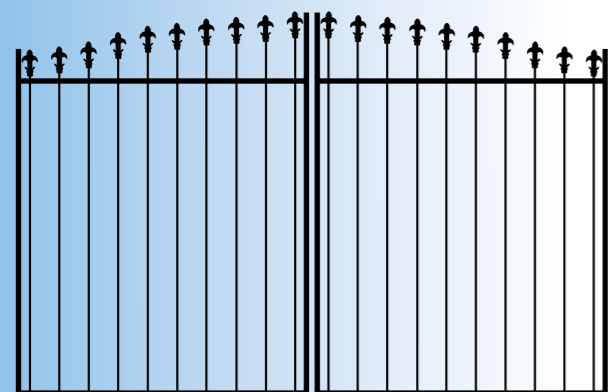

(STEEL ONLY)

PICKET AND SECURITY FENCING ALSO AVAILABLE

GATE DESIGNS

Arch Top

Curve Rail Doggy Bar Spears

Colonial Curve Rail Doggy Bar Scrolls

Flat Top S/gate Curve Rail Doggy Bars no Spears

Arch Spear Top

Curved Bar under Spear with Boxley Scrolls

Pinnacle Spear Top

Inverted Spear Top

Cross Automated Swinging Gate with Fed. Spears and Doggy Bars

Gate Specifications:

- Vertical Bars - 16mm tube 1.2 thick Galvabond
- Horizontal Bars - 38 x 25 tube 1.6 thick Galvabond
- Posts - 50 x 50 1.6 thick or 65 x 65 x 1.6 thick or 65 x 65 x 2.5 thick
- Your choice -