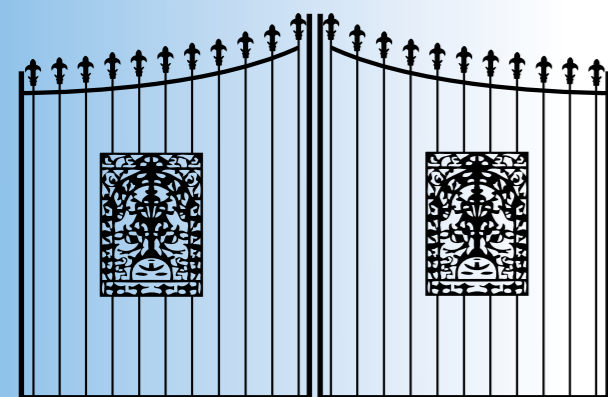

(STEEL ONLY)

PICKET AND SECURITY FENCING ALSO AVAILABLE

GATE DESIGNS

Arch Top

Curve Rail Doggy Bar Spears

Colonial Curve Rail Doggy Bar Scrolls

Flat Top S/gate Curve Rail Doggy Bars no Spears

Arch Spear Top

Curved Bar under Spear with Boxley Scrolls

Pinnacle Spear Top

Inverted Spear Top

Cross Automated Swinging Gate with Fed. Spears and Doggy Bars

Gate Specifications:

- Vertical Bars - 16mm tube 1.2 thick Galvabond
- Horizontal Bars - 38 x 25 tube 1.6 thick Galvabond
- Posts - 50 x 50 1.6 thick or 65 x 65 x 1.6 thick or 65 x 65 x 2.5 thick
- Your choice -