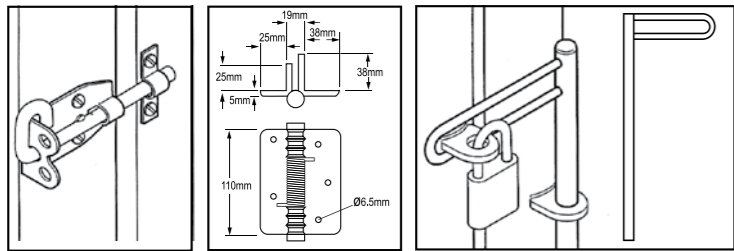

Gate Fittings

180° hinges to suit 38 x 25 or 25 x 25 rail
Screw on Ball Bearing Hinge
Weld on Ball Bearing Hinge

Pad Bolt
Pool Spring Hinges
Weld on Drop Bolt

VERTICLE PULL model ("PET LATCH" model)

SIDE PULL model

MAGNA LATCH has been tested to more than 400,000 cycles.

Most swimming pool barrier codes require gates to be self-closing and self-latching. The latch has been designed and independently tested to meet the strict international safety codes.