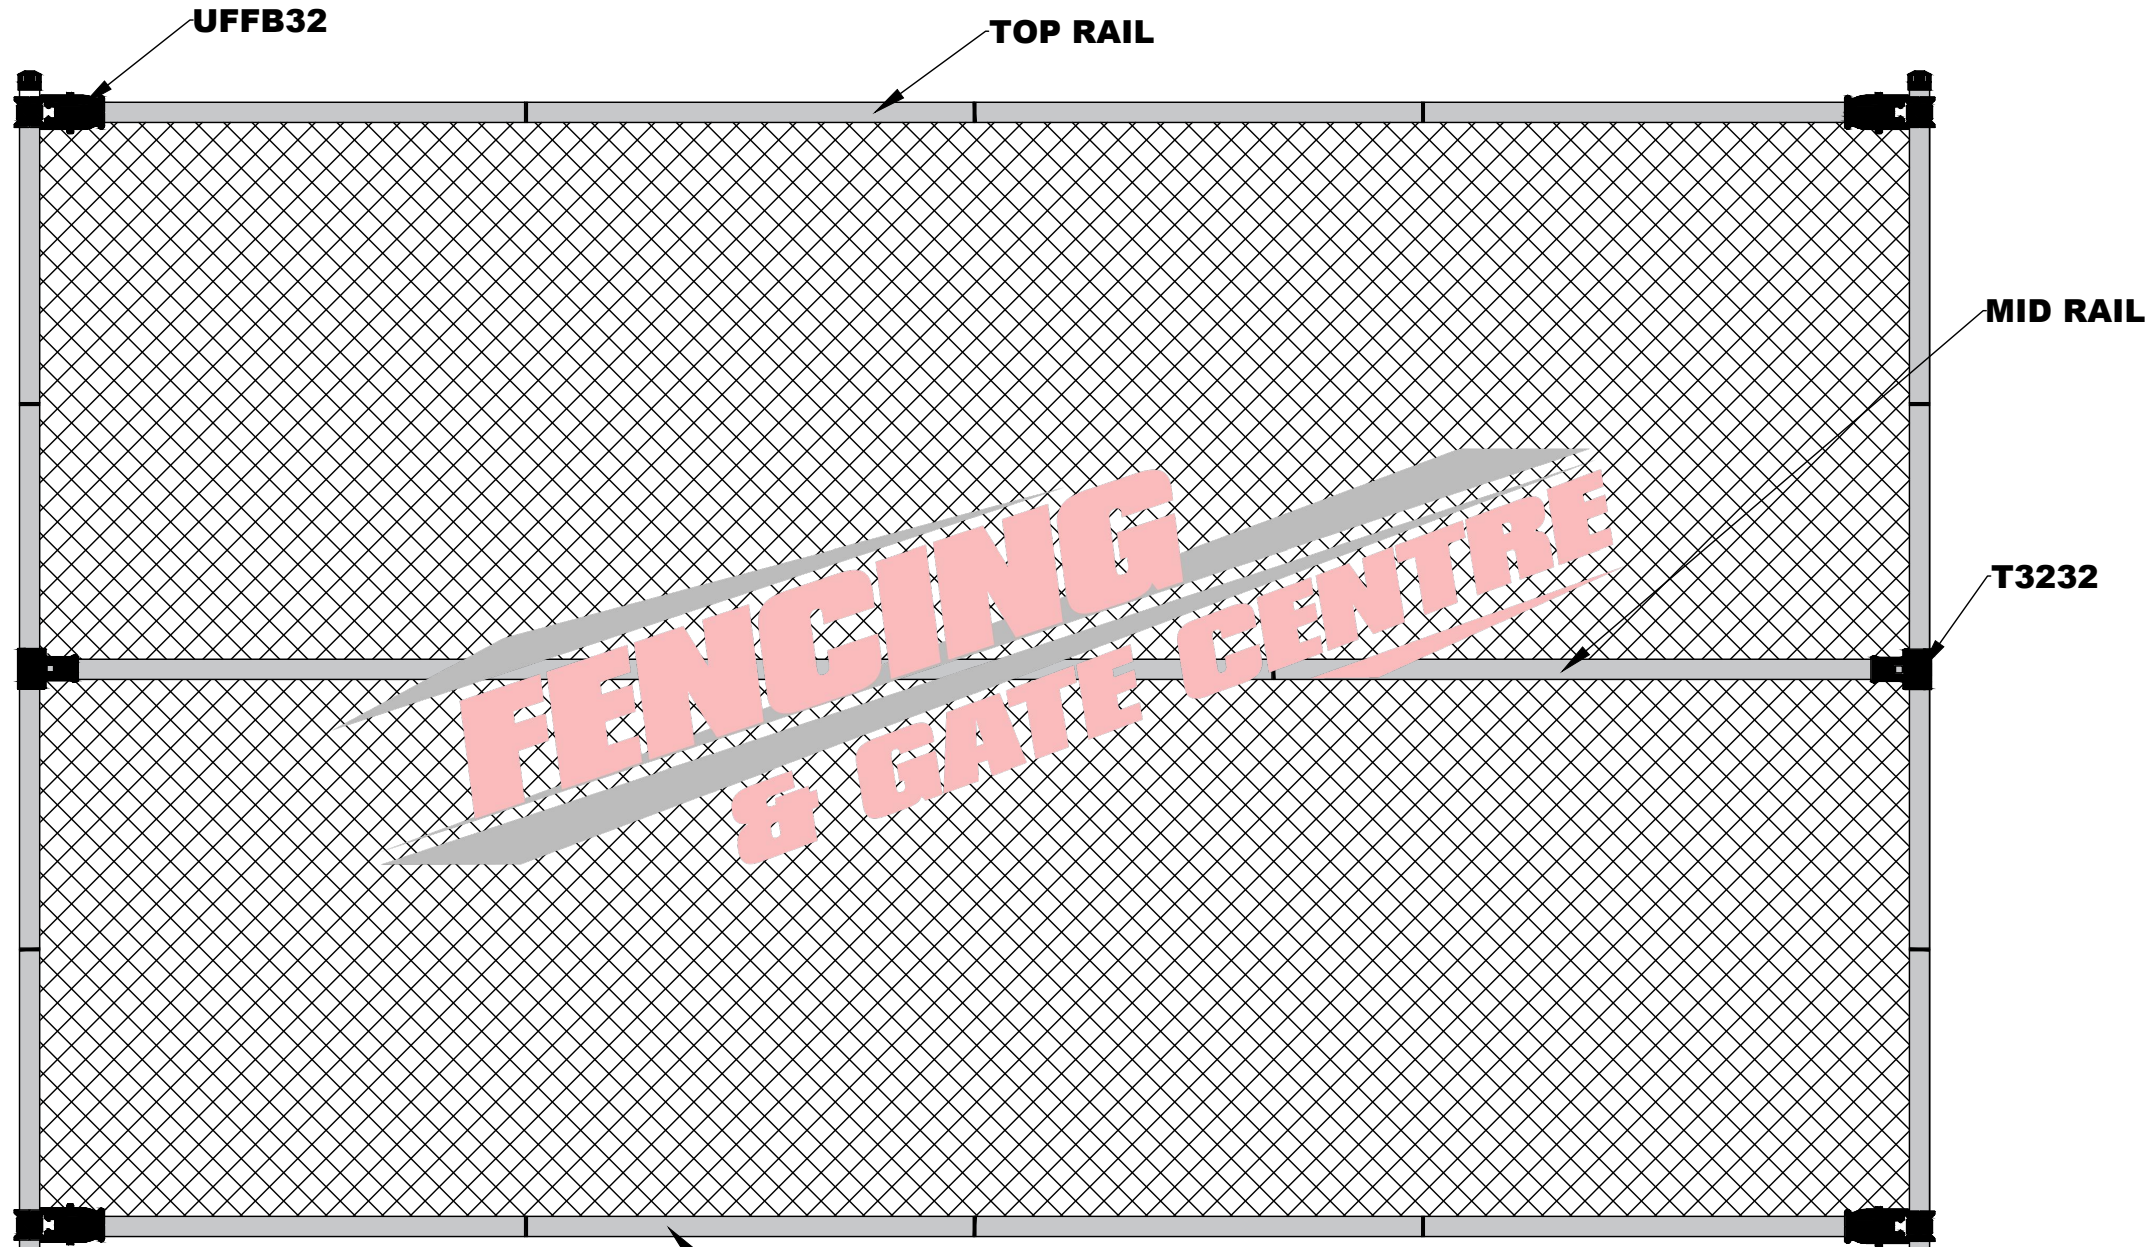

NOTES: Standard Run is 3m long
Posts are to go 600mm deep to ensure stability

T3232

UFFT32

UFFB32