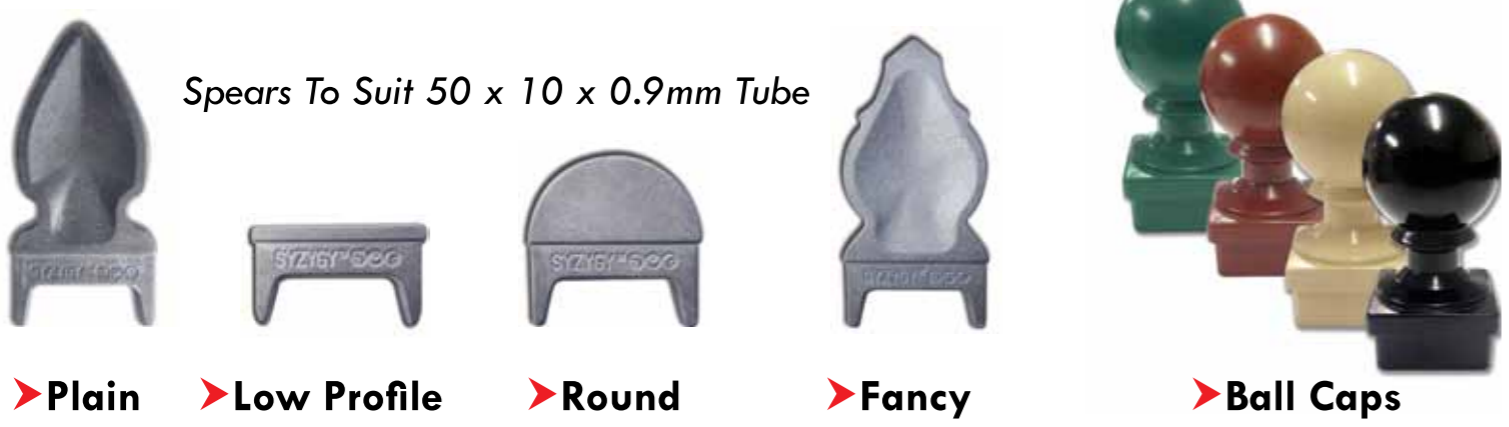

**PICKET**

**HORIZONTAL SLATS**

Want the traditional look of timber but don't want the regular painting and maintenance woes? Then the steel picket fencing is for you! Manufactured from galvabond steel or aluminium and powdercoated in our wide range of colours. It is perfect for front gardens and sliding gates and especially suited to cricket ovals.

Want that different look for the front of your home? Have a look at the modern horizontal slat design. It is perfect for between brick piers and a matching sliding or double gate will give your home a new modern feel. Manufactured from galvabond steel or Aluminium and powdercoated in our wide range of colours.

Wash with warm, soapy water every six months to help maintain the look.

Wash with warm, soapy water every six months to help maintain the look.

**Specifications**

Vertical Bars 50mm x 10mm Galvabond Steel or Aluminium  
Horizontal 25mm x 25mm Galvabond Steel or Aluminium OR 40mm x 40mm Galvabond Steel or Aluminium.

Spears To Suit 50 x 10 x 0.9mm Tube  
 ➤ Plain   ➤ Low Profile   ➤ Round   ➤ Fancy   ➤ Ball Caps

**Specifications**

Vertical Bars 75mm x 16mm Galvabond Steel  
Horizontal 40mm x 40mm Galvabond Steel

➤ Plain   ➤ Low Profile   ➤ Fancy