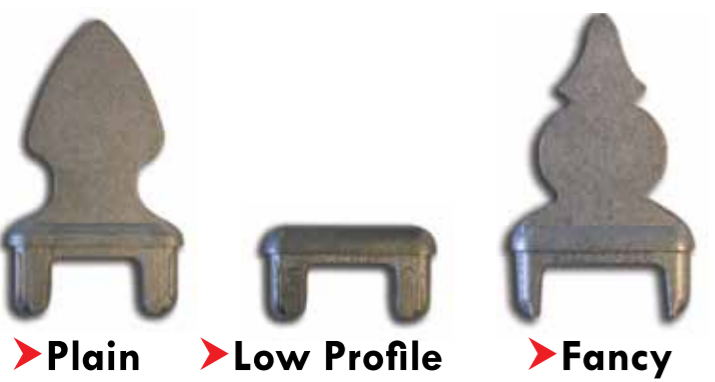

Want that different look for the front of your home? Have a look at the modern horizontal slat design. It is perfect for between brick piers and a matching sliding or double gate will give your home a new modern feel. Manufactured from galvabond steel or Aluminium and powdercoated in our wide range of colours.

**Specifications**

(Standard spacing between slats is 50mm)  
50mm x 10mm Galvabond Steel or Aluminium  
40mm x 40mm Galvabond Steel or Aluminium Sides and Framing  
We also provide other spacing between slats measuring 5mm, 10mm, 15mm, 25mm.

Spears To Suit 50 x 10 x 0.9mm Tube  
 ➤ Plain   ➤ Low Profile   ➤ Round   ➤ Fancy   ➤ Ball Caps

**Specifications**

Vertical Bars 75mm x 16mm Galvabond Steel  
Horizontal 40mm x 40mm Galvabond Steel

➤ Plain   ➤ Low Profile   ➤ Fancy

# LOUVRE LINE™

Have a look at another addition to our range of products. The Louvre line panel, designed to add to your privacy, enclose large areas and is a great addition to your steel privacy fencing for that added secure feeling.