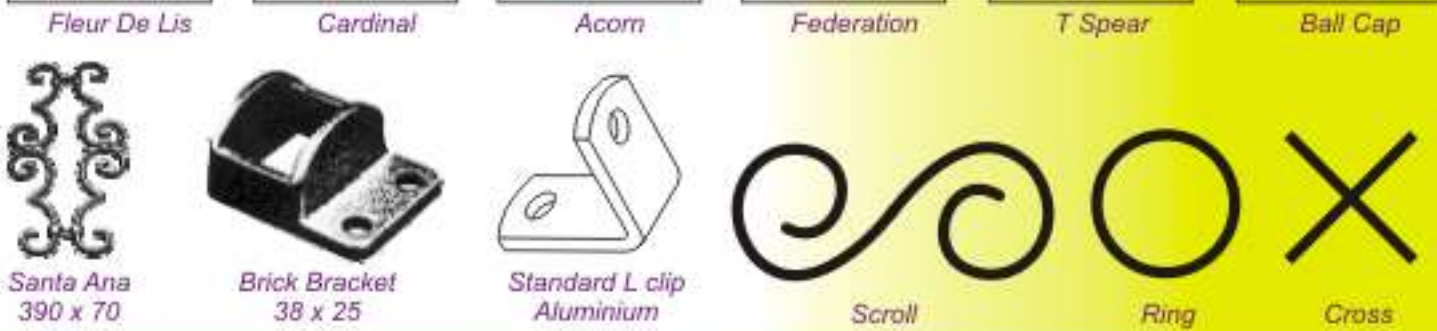

**PROTECT CHILDREN**

**LIFETIME WARRANTY**

**TOP PULL model**

**VERTICLE PULL model ("PET LATCH" model)**

**SIDE PULL model**

**MAGNA LATCH** has been tested to more than 400,000 cycles. Most swimming pool barrier codes require gates to be self-closing and self-latching. The latch has been designed and independently tested to meet strict international safety codes.

**BALUSTRADING (Hand Rail)**

Distributed By: