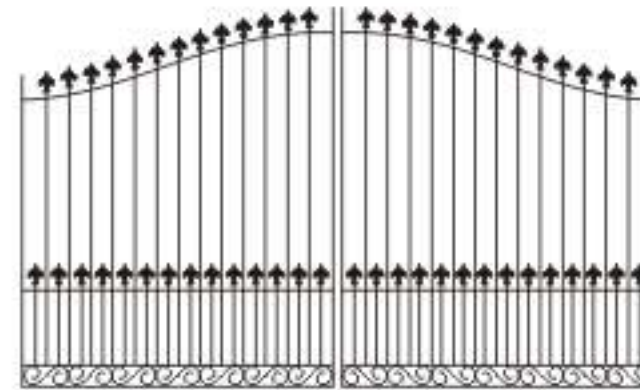

**OUR RANGE OF FENCE STYLES INCLUDES**

PICKET AND SECURITY FENCING ALSO AVAILABLE

**GATE DESIGNS**

Arch Top

Curve Rail Doggy Bar Spears

Colonial Curve Rail Doggy Bar Scrolls

Arch Spear Top

Curved Bar under Spear with Boxley Scrolls

Pinnacle Spear Top

Inverted Spear Top

Diamond Sliding Gate

**Gate Specifications**

- Vertical Bars - 16mm tube 1.2 thick Galvabond
- Horizontal Bars - 38 x 25 tube 1.6 thick Galvabond
- Posts - 50 x 50 x 1.6 thick or 65 x 65 x 1.6 thick or Your choice 65 x 65 x 2.5 thick

**GATE DESIGNS**

Colonial Curved Bar Over

Colonial Curved Bar with Doggy Bars with Spears

Double Colonial Curved Bar

Double Colonial Curved Rail Oxley Ring and Spear with Doggy Bars Ring

Colonial Curved Rail Doggy Bars with Spears with S Scrolls on Bottom

Single Gate Fittings

Double Gate Fittings

**Gate Fittings**

and Screws are included in your price

**IMPORTANT: LATCHING SYSTEM NOT SUITABLE FOR POOL GATES**