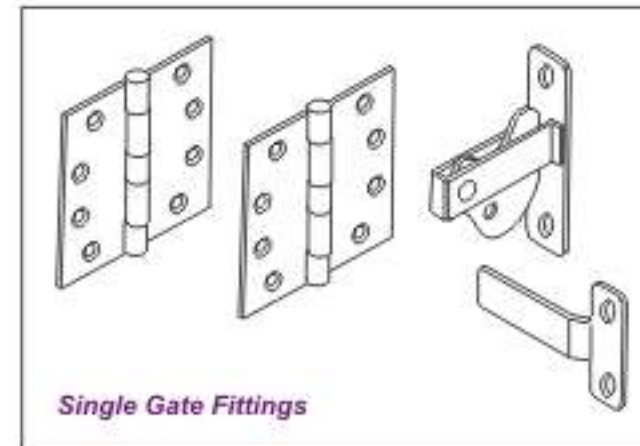

**OUR RANGE OF FENCE STYLES INCLUDES**

PICKET AND SECURITY FENCING ALSO AVAILABLE

**GATE DESIGNS**

Arch Top

Curve Rail Doggy Bar Spears

Colonial Curve Rail Doggy Bar Scrolls

Arch Spear Top

Curved Bar under Spear with Boxley Scrolls

Pinnacle Spear Top

Inverted Spear Top

Diamond Sliding Gate

**Gate Specifications**

- Vertical Bars - 16mm tube 1.2 thick Galvabond
- Horizontal Bars - 38 x 25 tube 1.6 thick Galvabond
- Posts - 50 x 50 x 1.6 thick or 65 x 65 x 1.6 thick or Your choice 65 x 65 x 2.5 thick

**GATE DESIGNS**

Colonial Curved Bar Over

Colonial Curved Bar with Doggy Bars with Spears

Double Colonial Curved Bar

Double Colonial Curved Rail Oxley Ring and Spear with Doggy Bars Ring

Colonial Curved Rail Doggy Bars with Spears with S Scrolls on Bottom

Single Gate Fittings

Double Gate Fittings

**Gate Fittings**

and Screws are included in your price

**IMPORTANT: LATCHING SYSTEM NOT SUITABLE FOR POOL GATES**