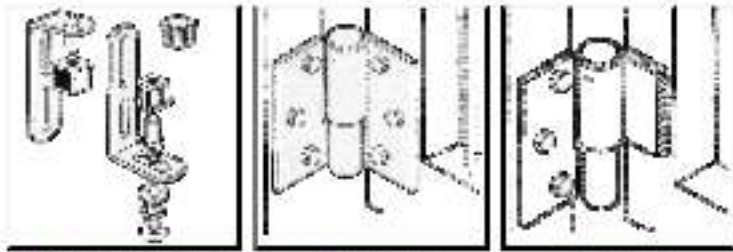

**EXTRAS**

180° hinges to suit 38 x 25 or 25 x 25 rail  
Screw on Ball Bearing Hinge  
Weld on Ball Bearing Hinge

Pad Bolt  
Pool Spring Hinges  
Weld on Drop Bolt

**HOW TO CHOOSE YOUR FENCE**

Salt Water Pool or Beach - Hot Dip Galvanised or Aluminium  
General household - Galvabond. Please note Hot Dip Galvanised does not come up as a smooth finish.

**PROTECT CHILDREN**

**LIFETIME WARRANTY**

**TOP PULL model**

**VERTICLE PULL model ("PET LATCH" model)**

**SIDE PULL model**

**MAGNA LATCH** has been tested to more than 400,000 cycles. Most swimming pool barrier codes require gates to be self-closing and self-latching. The latch has been designed and independently tested to meet strict international safety codes.