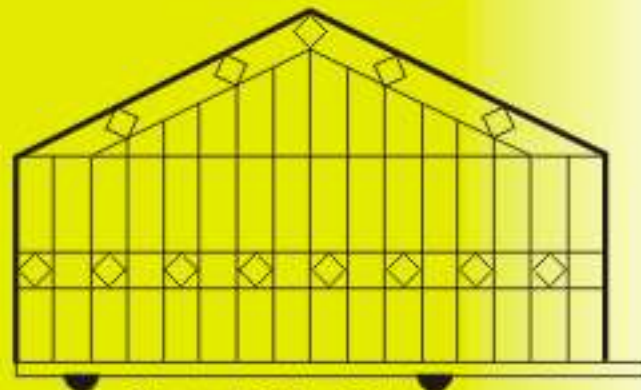

**OUR RANGE OF FENCE STYLES INCLUDES**

PICKET AND SECURITY FENCING ALSO AVAILABLE

**GATE DESIGNS**

Arch Top

Curve Rail Doggy Bar Spears

Colonial Curve Rail Doggy Bar Scrolls

Arch Spear Top

Curved Bar under Spear with Boxley Scrolls

Pinnacle Spear Top

Inverted Spear Top

Diamond Sliding Gate

**Gate Specifications**

- Vertical Bars - 16mm tube 1.2 thick Galvabond
- Horizontal Bars - 38 x 25 tube 1.6 thick Galvabond
- Posts - 50 x 50 x 1.6 thick or 65 x 65 x 1.6 thick or Your choice 65 x 65 x 2.5 thick