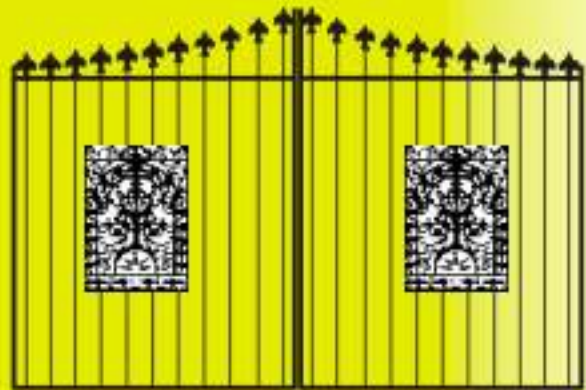

**OUR RANGE OF FENCE STYLES INCLUDES**

PICKET AND SECURITY FENCING ALSO AVAILABLE

**GATE DESIGNS**

Arch Top

Curve Rail Doggy Bar Spears

Colonial Curve Rail Doggy Bar Scrolls

Arch Spear Top

Curved Bar under Spear with Boxley Scrolls

Pinnacle Spear Top

Inverted Spear Top

Diamond Sliding Gate

**Gate Specifications**

- Vertical Bars - 16mm tube 1.2 thick Galvabond
- Horizontal Bars - 38 x 25 tube 1.6 thick Galvabond
- Posts - 50 x 50 x 1.6 thick or 65 x 65 x 1.6 thick or Your choice 65 x 65 x 2.5 thick