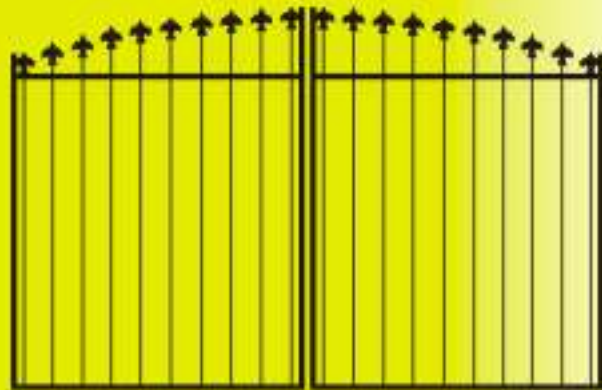

**OUR RANGE OF FENCE STYLES INCLUDES**

PICKET AND SECURITY FENCING ALSO AVAILABLE

**GATE DESIGNS**

Arch Top

Curve Rail Doggy Bar Spears

Colonial Curve Rail Doggy Bar Scrolls

Arch Spear Top

Curved Bar under Spear with Boxley Scrolls

Pinnacle Spear Top

Inverted Spear Top

Diamond Sliding Gate

**Gate Specifications**

- Vertical Bars - 16mm tube 1.2 thick Galvabond
- Horizontal Bars - 38 x 25 tube 1.6 thick Galvabond
- Posts - 50 x 50 x 1.6 thick or 65 x 65 x 1.6 thick or Your choice 65 x 65 x 2.5 thick