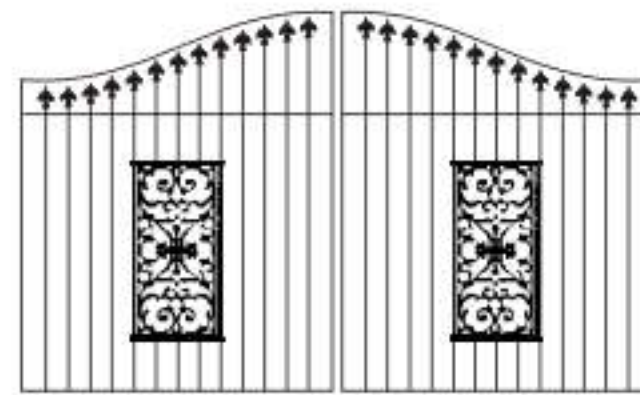

**OUR RANGE OF FENCE STYLES INCLUDES**

PICKET AND SECURITY FENCING ALSO AVAILABLE

**GATE DESIGNS**

Arch Top

Curve Rail Doggy Bar Spears

Colonial Curve Rail Doggy Bar Scrolls

Arch Spear Top

Curved Bar under Spear with Boxley Scrolls

Pinnacle Spear Top

Inverted Spear Top

Diamond Sliding Gate

**Gate Specifications**

- Vertical Bars - 16mm tube 1.2 thick Galvabond
- Horizontal Bars - 38 x 25 tube 1.6 thick Galvabond
- Posts - 50 x 50 x 1.6 thick or 65 x 65 x 1.6 thick or Your choice 65 x 65 x 2.5 thick

**GATE DESIGNS**

Colonial Curved Bar Over

Colonial Curved Bar with Doggy Bars with Spears

Double Colonial Curved Bar

Double Colonial Curved Rail Oxley Ring and Spear with Doggy Bars Ring

Colonial Curved Rail Doggy Bars with Spears with S Scrolls on Bottom