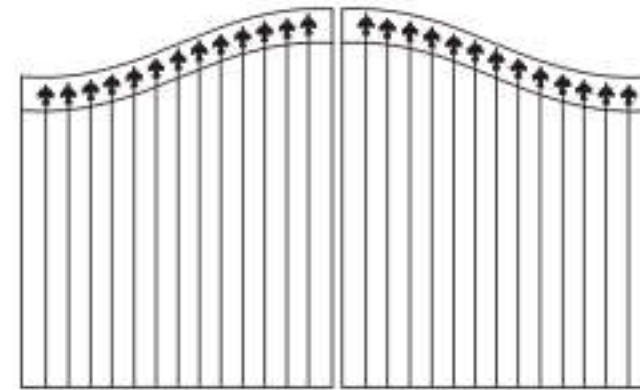

**OUR RANGE OF FENCE STYLES INCLUDES**

PICKET AND SECURITY FENCING ALSO AVAILABLE

**GATE DESIGNS**

Arch Top

Curve Rail Doggy Bar Spears

Colonial Curve Rail Doggy Bar Scrolls

Arch Spear Top

Curved Bar under Spear with Boxley Scrolls

Pinnacle Spear Top

Inverted Spear Top

Diamond Sliding Gate

**Gate Specifications**

- Vertical Bars - 16mm tube 1.2 thick Galvabond
- Horizontal Bars - 38 x 25 tube 1.6 thick Galvabond
- Posts - 50 x 50 x 1.6 thick or 65 x 65 x 1.6 thick or Your choice 65 x 65 x 2.5 thick

**GATE DESIGNS**

Colonial Curved Bar Over

Colonial Curved Bar with Doggy Bars with Spears

Double Colonial Curved Bar

Double Colonial Curved Rail Oxley Ring and Spear with Doggy Bars Ring

Colonial Curved Rail Doggy Bars with Spears with S Scrolls on Bottom