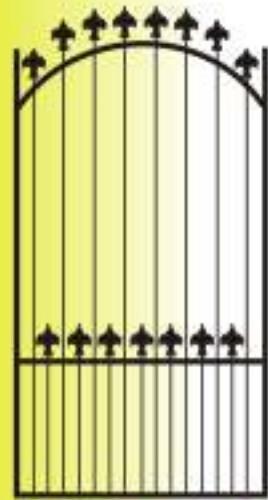

**OUR RANGE OF FENCE STYLES INCLUDES**

PICKET AND SECURITY FENCING ALSO AVAILABLE

**GATE DESIGNS**

Arch Top

Curve Rail Doggy Bar Spears

Colonial Curve Rail Doggy Bar Scrolls

Arch Spear Top

Curved Bar under Spear with Boxley Scrolls

Pinnacle Spear Top

Inverted Spear Top

Diamond Sliding Gate

**Gate Specifications**

- Vertical Bars - 16mm tube 1.2 thick Galvabond
- Horizontal Bars - 38 x 25 tube 1.6 thick Galvabond
- Posts - 50 x 50 x 1.6 thick or 65 x 65 x 1.6 thick or Your choice 65 x 65 x 2.5 thick