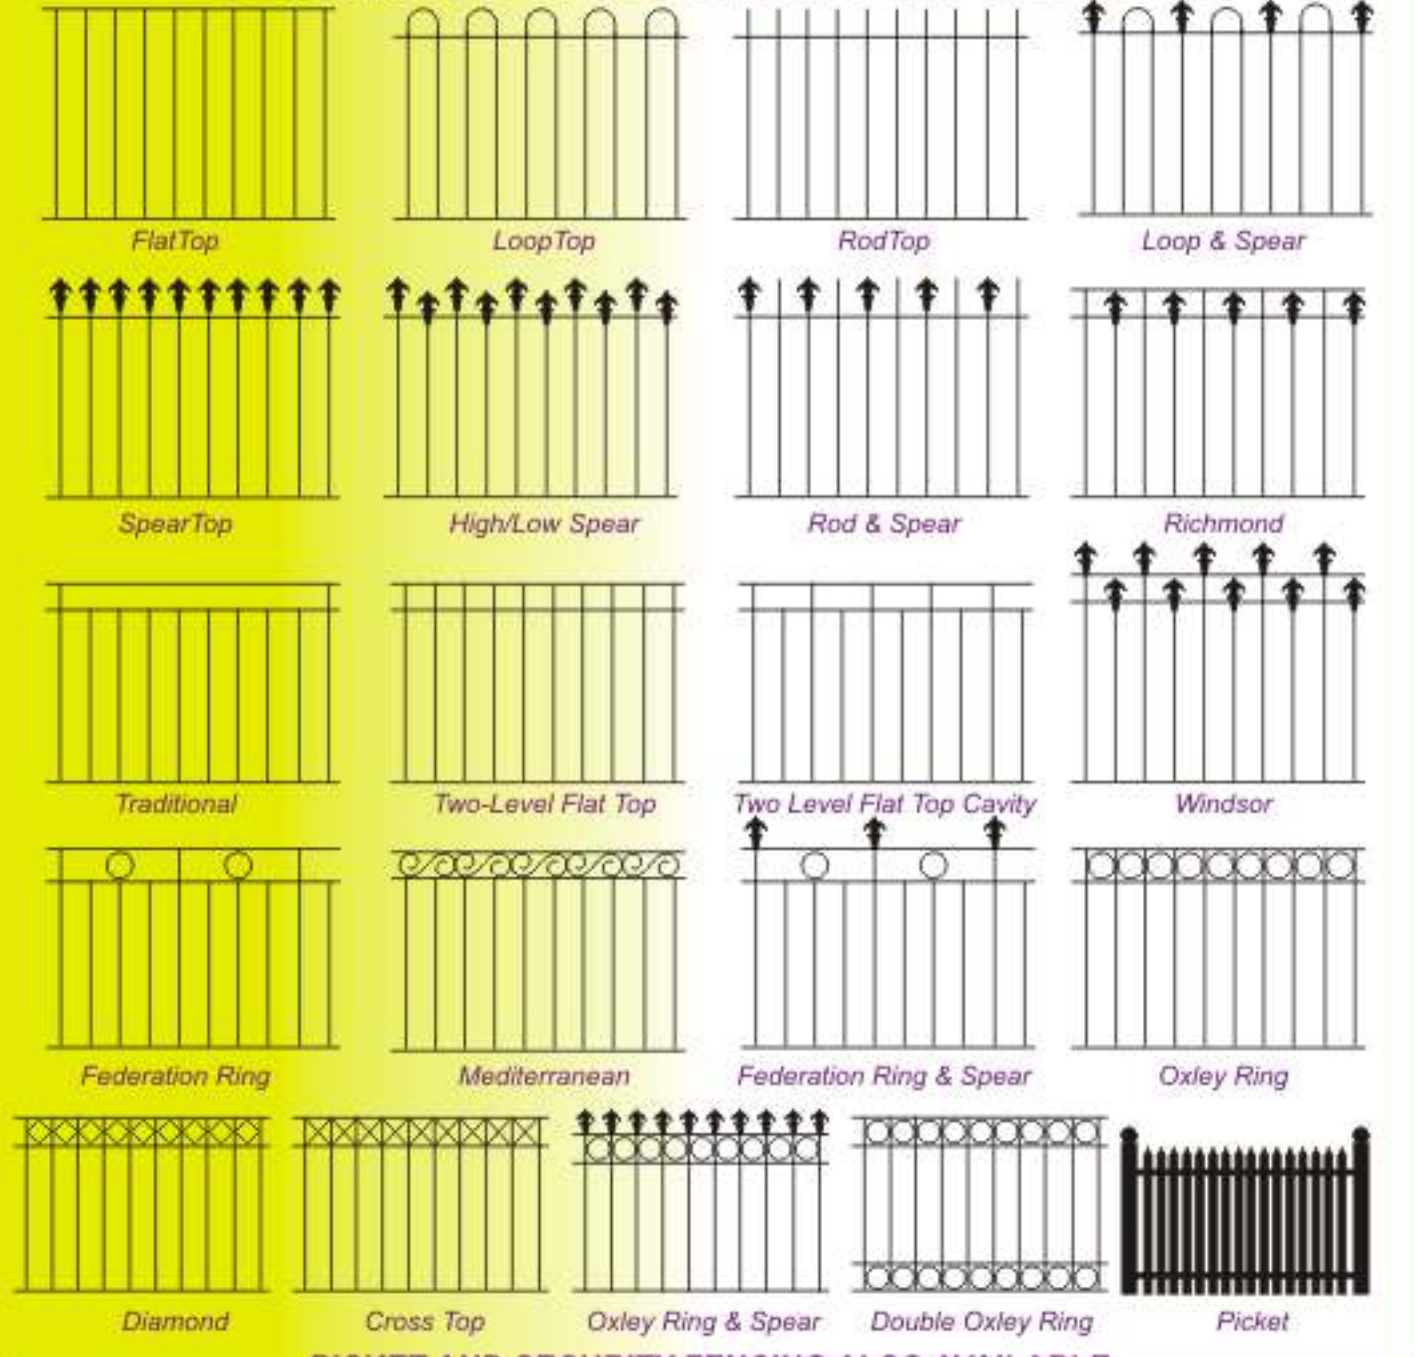

**EXTRAS**

180° hinges to suit 38 x 25 or 25 x 25 rail  
Screw on Ball Bearing Hinge  
Weld on Ball Bearing Hinge

Pad Bolt  
Pool Spring Hinges  
Weld on Drop Bolt

**HOW TO CHOOSE YOUR FENCE**

Salt Water Pool or Beach - Hot Dip Galvanised or Aluminium  
General household - Galvabond. Please note Hot Dip Galvanised does not come up as a smooth finish.

**PROTECT CHILDREN**

**LIFETIME WARRANTY**

**TOP PULL model**

**VERTICLE PULL model ("PET LATCH" model)**

**SIDE PULL model**

**MAGNA LATCH** has been tested to more than 400,000 cycles. Most swimming pool barrier codes require gates to be self-closing and self-latching. The latch has been designed and independently tested to meet strict international safety codes.

**BALUSTRADING (Hand Rail)**

Distributed By:

**OUR RANGE OF FENCE STYLES INCLUDES**

PICKET AND SECURITY FENCING ALSO AVAILABLE

**GATE DESIGNS**

Arch Top

Curve Rail Doggy Bar Spears

Colonial Curve Rail Doggy Bar Scrolls

Arch Spear Top

Curved Bar under Spear with Boxley Scrolls