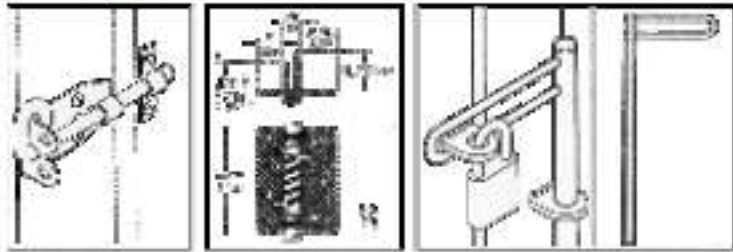

**EXTRAS**

180° hinges to suit 38 x 25 or 25 x 25 rail  
Screw on Ball Bearing Hinge  
Weld on Ball Bearing Hinge

Pad Bolt  
Pool Spring Hinges  
Weld on Drop Bolt

**HOW TO CHOOSE YOUR FENCE**

Salt Water Pool or Beach - Hot Dip Galvanised or Aluminium  
General household - Galvabond. Please note Hot Dip Galvanised does not come up as a smooth finish.

**PROTECT CHILDREN**

**LIFETIME WARRANTY**

**TOP PULL model**

**VERTICLE PULL model ("PET LATCH" model)**

**SIDE PULL model**

**MAGNA LATCH** has been tested to more than 400,000 cycles. Most swimming pool barrier codes require gates to be self-closing and self-latching. The latch has been designed and independently tested to meet strict international safety codes.