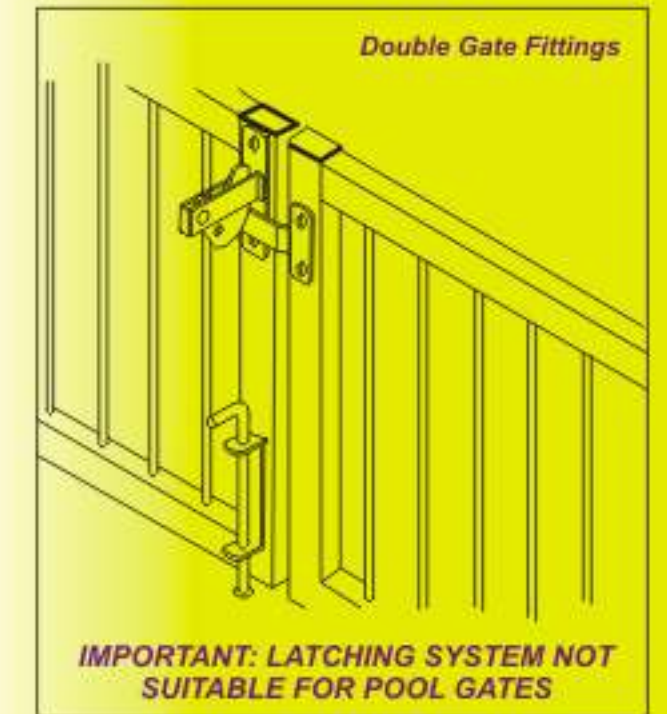

**OUR RANGE OF FENCE STYLES INCLUDES**

PICKET AND SECURITY FENCING ALSO AVAILABLE

**GATE DESIGNS**

Arch Top

Curve Rail Doggy Bar Spears

Colonial Curve Rail Doggy Bar Scrolls

Arch Spear Top

Curved Bar under Spear with Boxley Scrolls

**GATE DESIGNS**

Colonial Curved Bar Over

Colonial Curved Bar with Doggy Bars with Spears

Double Colonial Curved Bar

Double Colonial Curved Rail Oxley Ring and Spear with Doggy Bars Ring

Colonial Curved Rail Doggy Bars with Spears with S Scrolls on Bottom

Single Gate Fittings

Double Gate Fittings

**Gate Fittings**

and Screws are included in your price

**IMPORTANT: LATCHING SYSTEM NOT SUITABLE FOR POOL GATES**